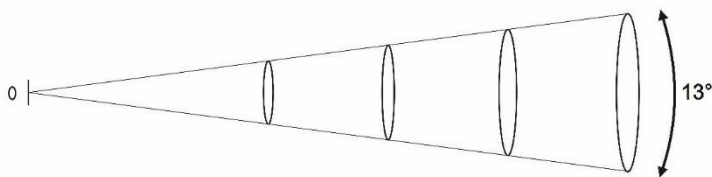

Static Gobo Wheel

Rotating Gobo Wheel

Animation Wheel

Illumination

illumination	19347LM	12000LM	2747LM	2000LM
Spot Diameter	●1.1m	●2.3m	●3.17m	●4.6m
optical range	5m	10m	15m	20m

Low Ra:	5m Ra: 74.2	spot 0.65m	23733LM
	5m Ra: 74.2	spot 1.1m	19347LM
	5m Ra: 74.2	spot 3.17m	2747LM
Hight Ra:	5m Ra: 96	spot 0.65m	22298LM